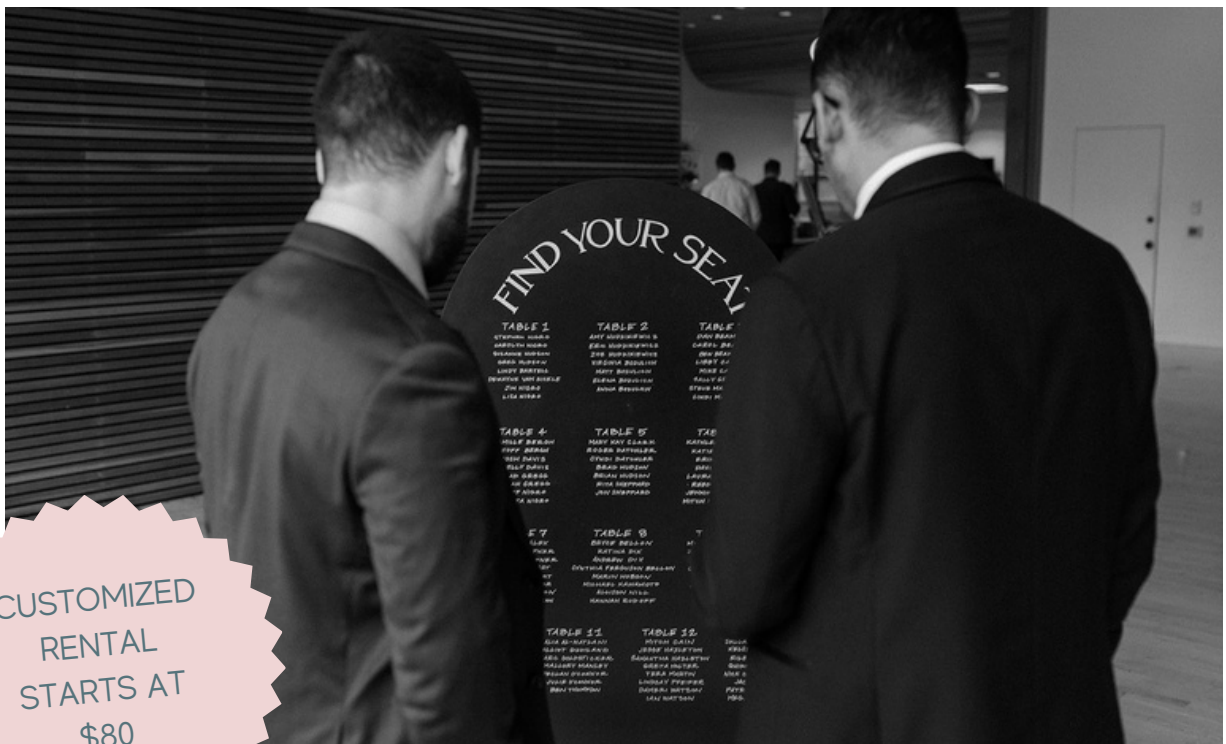

## Large Full Arch

Measurements:

Full arch perfect for Seating charts up to 125 guests. Can be paired with Medium Full Arch or stand on its own in one our wood rental bases. Typically rented with Medium full arch in one way or another.